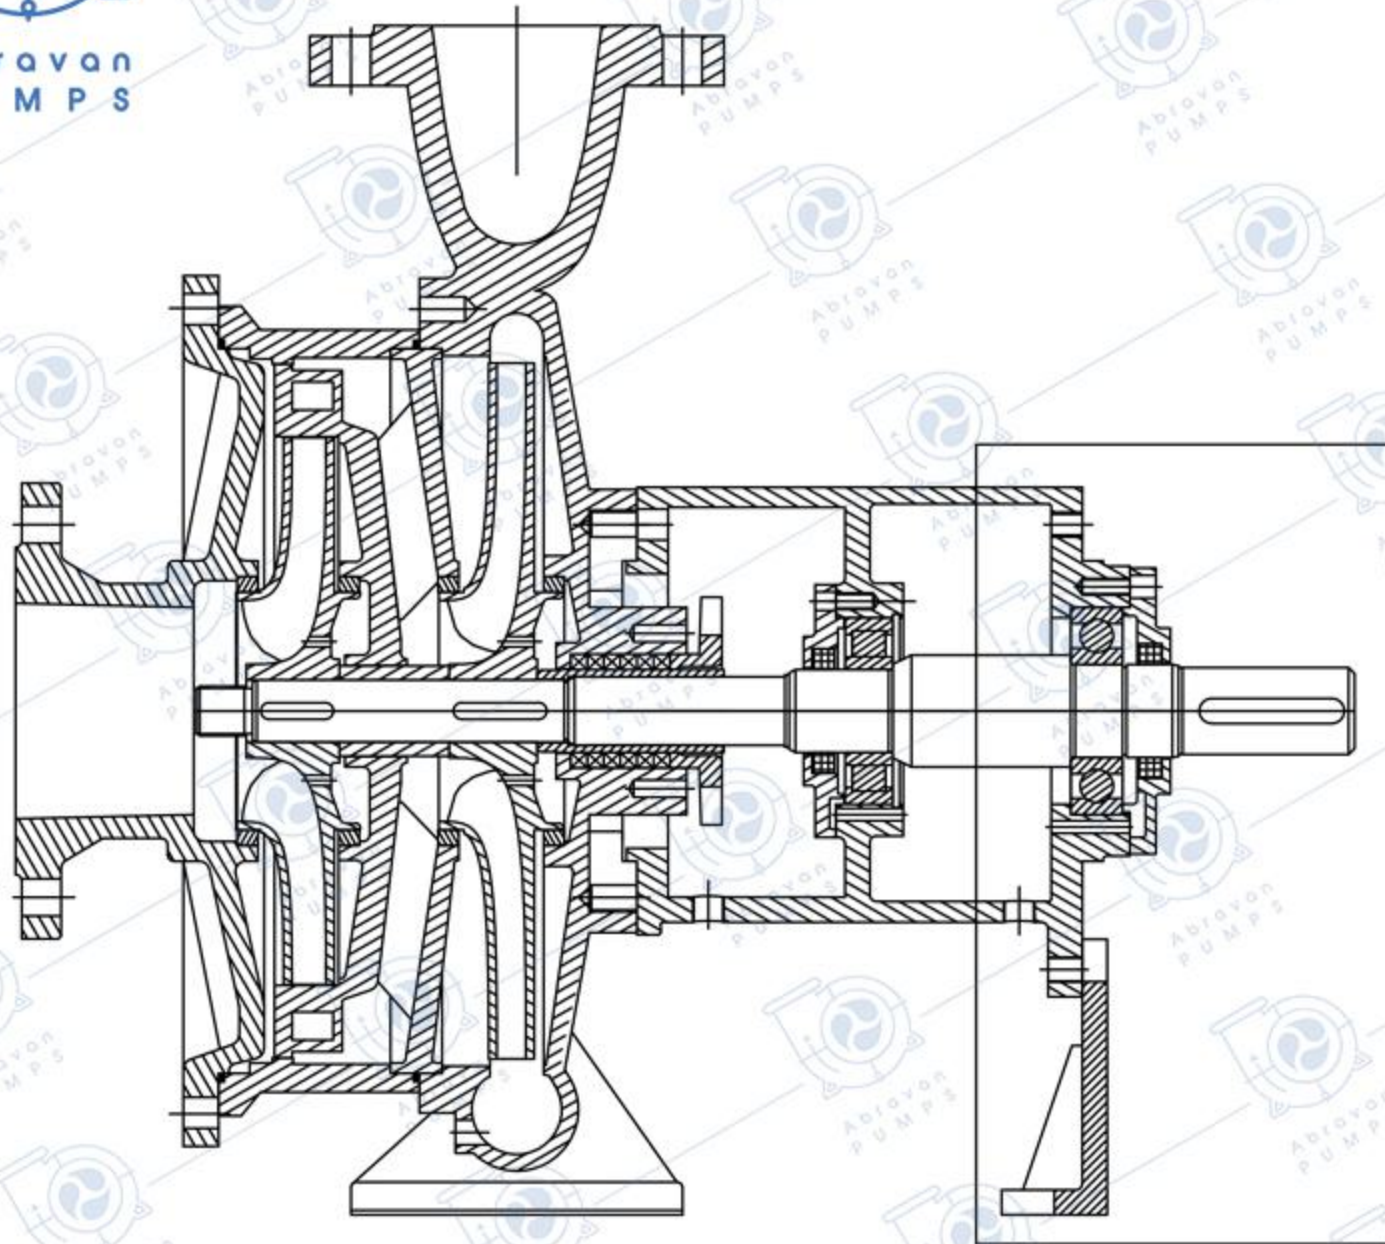

**Abravan
PUMPS**

FK 80/2

* Horizontal centrifugal pumps for direct coupling to diesel engines with SAE flange

	1450 RPM
MAX Capacity(m ³ /h)	130
MAX Head(m)	61