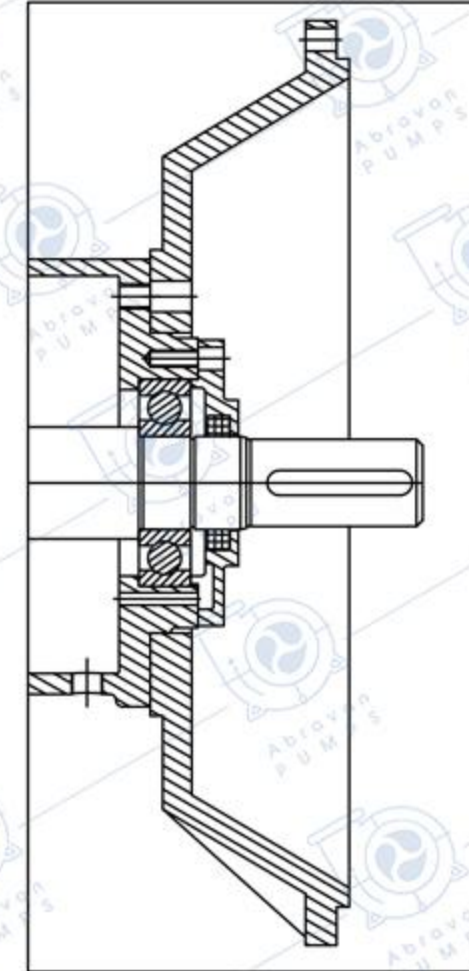

**Abravan
PUMPS**

FK 80/2

* Horizontal centrifugal pumps for direct coupling to diesel engines with SAE flange

	1450 RPM
MAX Capacity(m ³ /h)	130
MAX Head(m)	61